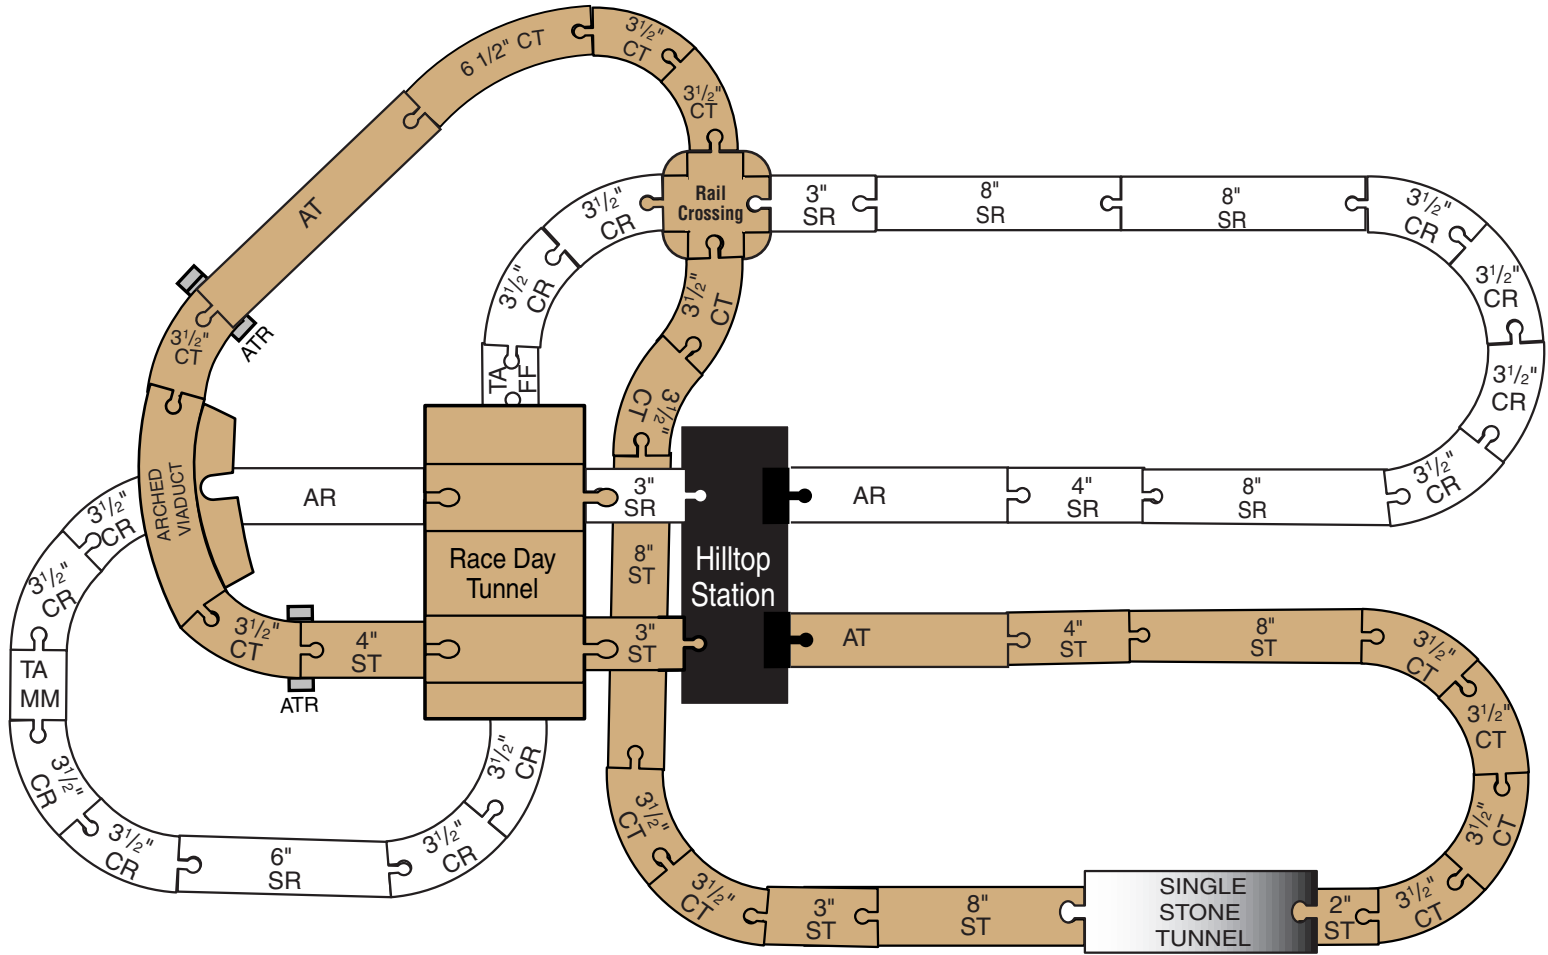

Let ' s Have A Race Set
SKU# 99547

LEGEND

- CR= Curved Road
- SR= Straight Road
- ST= Straight Track
- CT= Curved Track
- AT= Ascending Track
- AR = Ascending Road
- TA= Track Adapter
- ATR= Ascending Track Riser
- M= Male
- F= Female
- Example: Track Adapter male/male